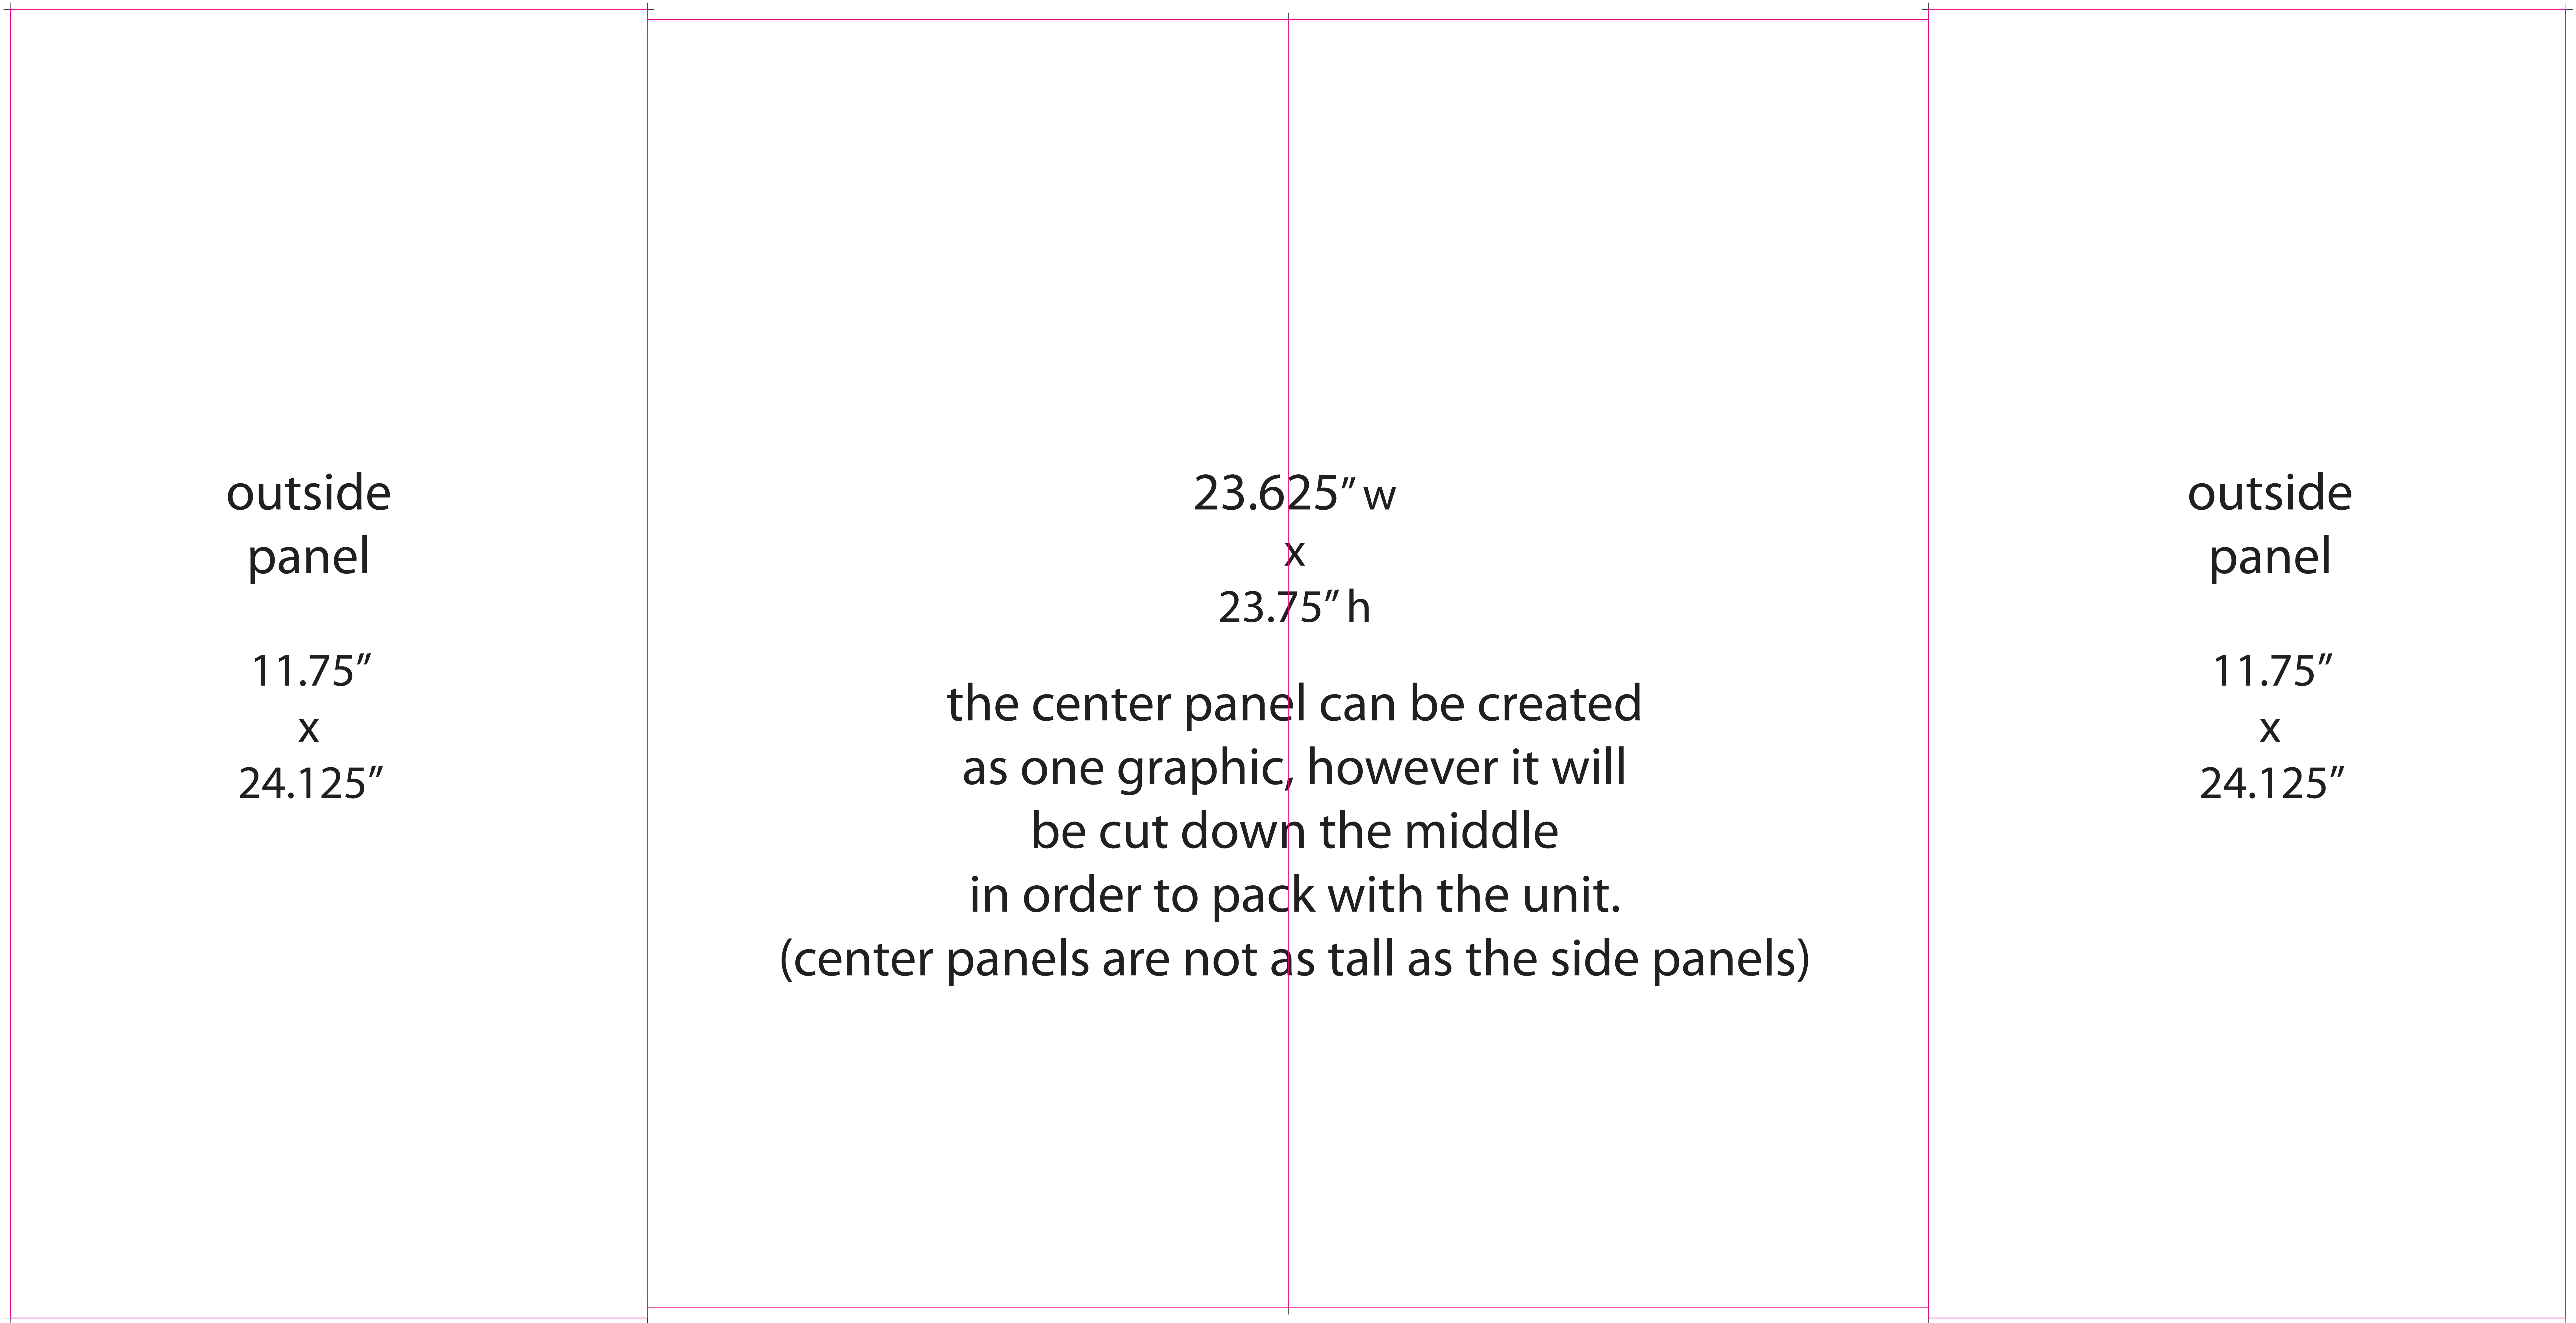

23.75 x 7.5

Please note that a 1/4" gap occurs between the outside panels and the center graphic due to the panel hinges. Avoid copy or type that crosses over here

Please note that a 1/4" gap occurs between the outside panels and the center graphic due to the panel hinges. Avoid copy or type that crosses over here

outside panel

11.75"  
x  
24.125"

23.625" w  
x  
23.75" h

the center panel can be created as one graphic, however it will be cut down the middle in order to pack with the unit.  
(center panels are not as tall as the side panels)

outside panel

11.75"  
x  
24.125"

47.1172" overall width